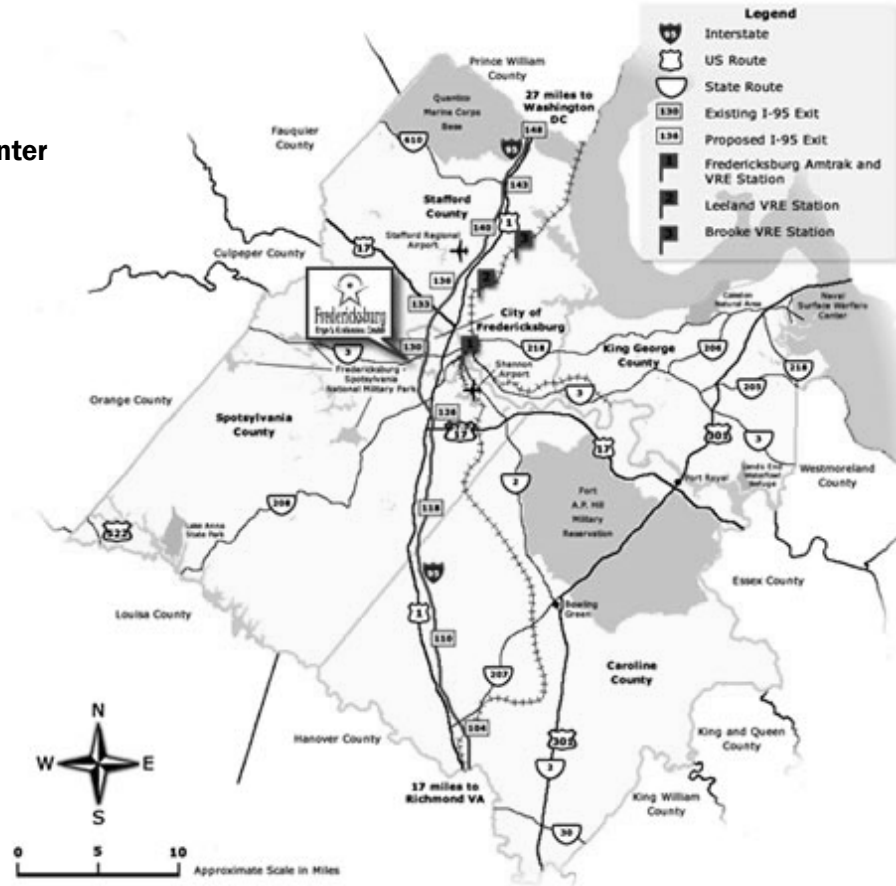

The **Fredericksburg Expo & Conference Center** is conveniently located just off VA Route 3 near the 130 B Exit of Interstate 95.

These directions can be applied to any route close to the VA Route 3 and Interstate 95 intersection. The Carl D. Silver Parkway that runs through Central Park and to the **Fredericksburg Expo & Conference Center** is located just 3 miles west of Center City Fredericksburg.

### **Directions from Interstate 95:**

#### **From Points North:**

- Take I-95 S to exit 130B (Rt 3 West) – stay in the right lane.
- Turn right at the light onto Carl D. Silver Parkway.
- Follow the Parkway through Central Park (shopping complex).
- Go through the Fall Hill Road Intersection (Sheetz gas station on NE corner).
- The Fredericksburg Expo Center will be on your right side in less than a 1/2 mile.

#### **From Points South:**

- Take I-95 N to exit 130B (Rt 3 West)
- Follow Rt. 3 under I-95 and stay in the right lane. When the lane from the north side exit is visible get over to the right one more lane.
- Make a right at the first light onto Carl D. Silver Parkway.
- Follow the Parkway through Central Park (shopping complex).
- Go through the Fall Hill Road Intersection (Sheetz gas station on NE corner).
- The Fredericksburg Expo Center will be on your right side in less than a 1/2 mile.